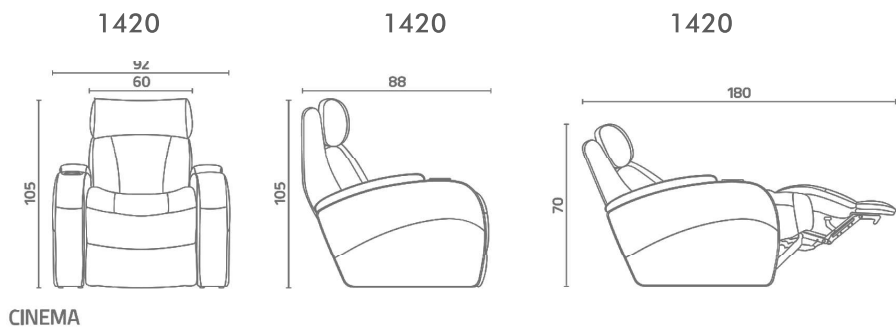

■ Technical Dimension