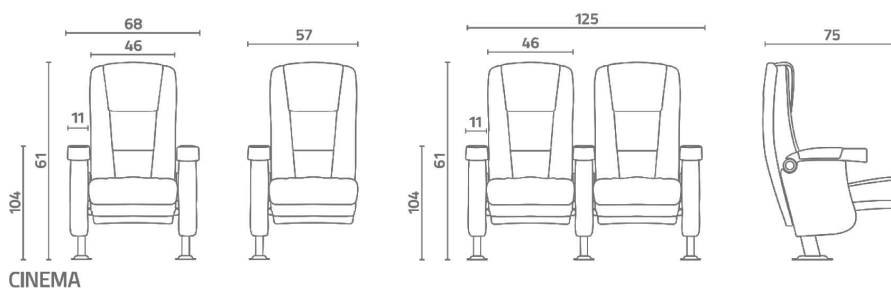

A photograph of a theater interior with rows of plush red seats. The seats are arranged in a curved pattern, and the background is dark with several small, bright lights. A solid red rectangular bar is positioned on the left side of the image, partially overlapping the text.

PRODUCT SHEET

CHAIRS

23

15 Series

Cinema Seat

The armchair with elegant geometrical lines as well as ergonomic seat comfort.

■ Product Overview

- Contoured shapes that support the natural curves of the body.
- Lumbar support to reduce back strain during long movies.

CODE: 1520

67

CODE: 1510

Code: 1520

Code: 1510

■ Technical Dimension

1510_1520

www.heram.ae