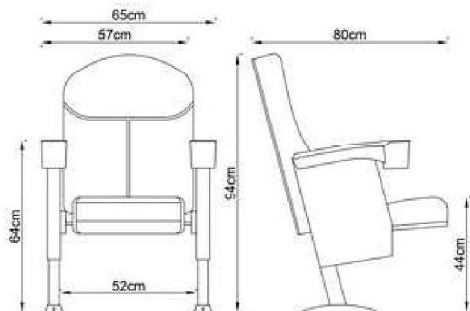

PRODUCT SHEET

CHAIRS

23

400 Series

Cinema Chair

■ Product Overview

- Contoured shapes that support the natural curves of the body.
- Lumbar support to reduce back strain during long movies.
- Seats may have cup holders or storage compartments.

■ Technical Dimension

Natural Leather

Synthetic Leather

Velvet (Como)

Fabric (Melmal)

Velvet (Nicole)

Stone

www.heram.ae