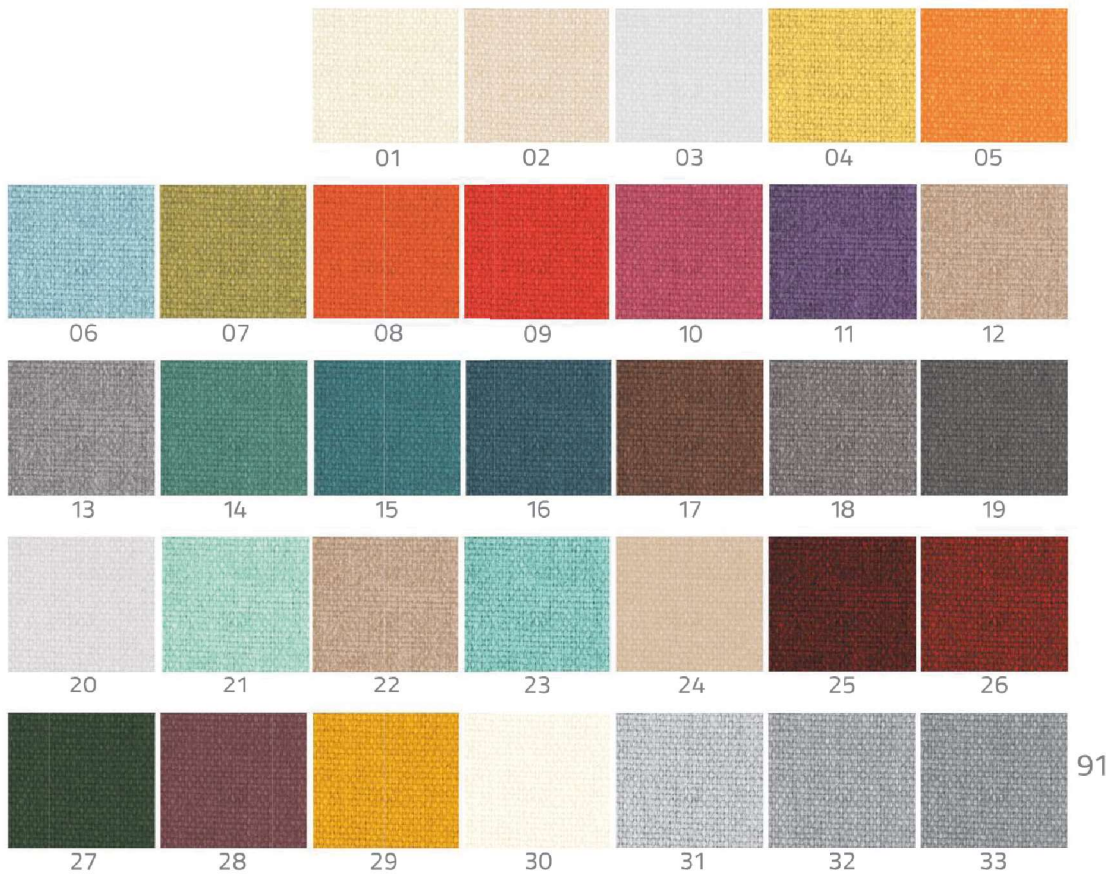

■ Technical Dimension

Natural Leather

Synthetic Leather

Velvet (Como)

Fabric (Melmal)

Velvet (Nicole)

Stone

www.heram.ae