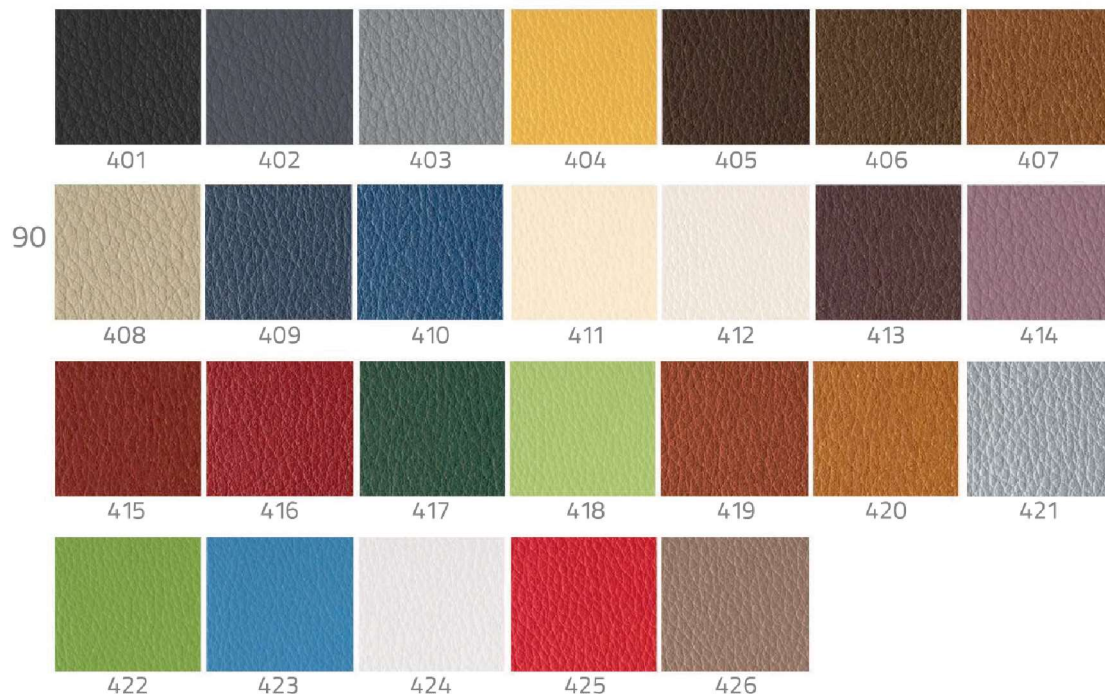

PRODUCT SHEET

CHAIRS

23

400 Series

Cinema Chair

■ Product Overview

- Contoured shapes that support the natural curves of the body.
- Lumbar support to reduce back strain during long movies.
- Seats may have cup holders or storage compartments.

■ Technical Dimension

Natural Leather

Synthetic Leather

Velvet (Como)

Fabric (Melmal)

Velvet (Nicole)

Stone

www.heram.ae