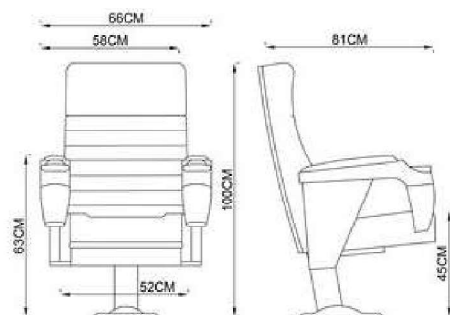

PRODUCT SHEET
CHAIRS

440 Series

Cinema Seats

■ Product Overview

- Adjustable reclining options that allow patrons to lean back for added comfort.
- Generous cushioning on the seat and backrest for enhanced comfort.
- Constructed from strong materials like steel or reinforced plastic for longevity.

■ Technical Dimension

Natural Leather

Synthetic Leather

Velvet (Como)

Fabric (Melmal)

Velvet (Nicole)

Stone

www.heram.ae