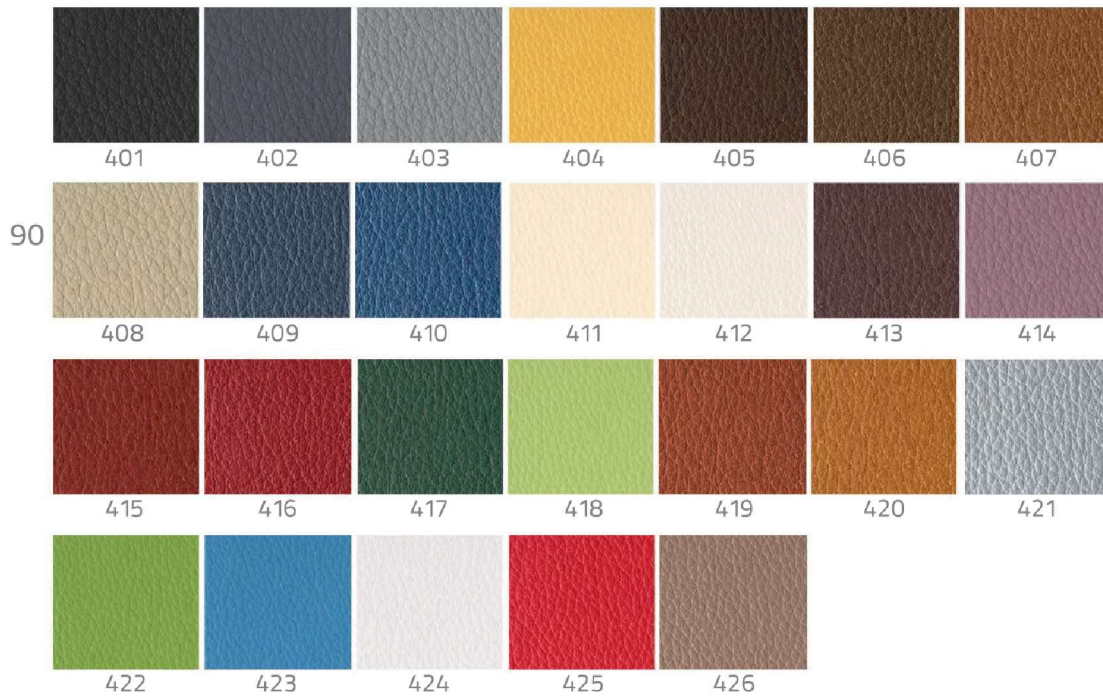

PRODUCT SHEET
CHAIRS

440 Series

Cinema Seats

■ Product Overview

- Adjustable reclining options that allow patrons to lean back for added comfort.
- Generous cushioning on the seat and backrest for enhanced comfort.
- Constructed from strong materials like steel or reinforced plastic for longevity.

■ Technical Dimension

Natural Leather

Synthetic Leather

Velvet (Como)

Fabric (Melmal)

Velvet (Nicole)

Stone

www.heram.ae