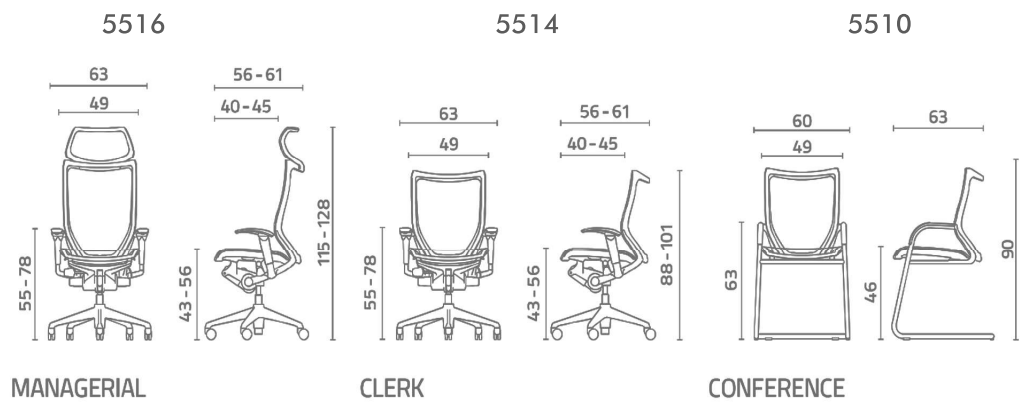

Technical Dimension