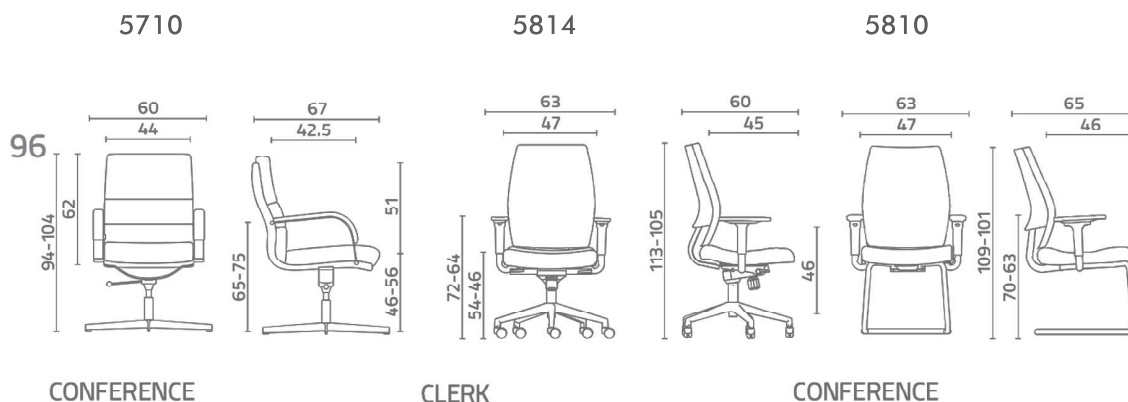

Technical Dimension