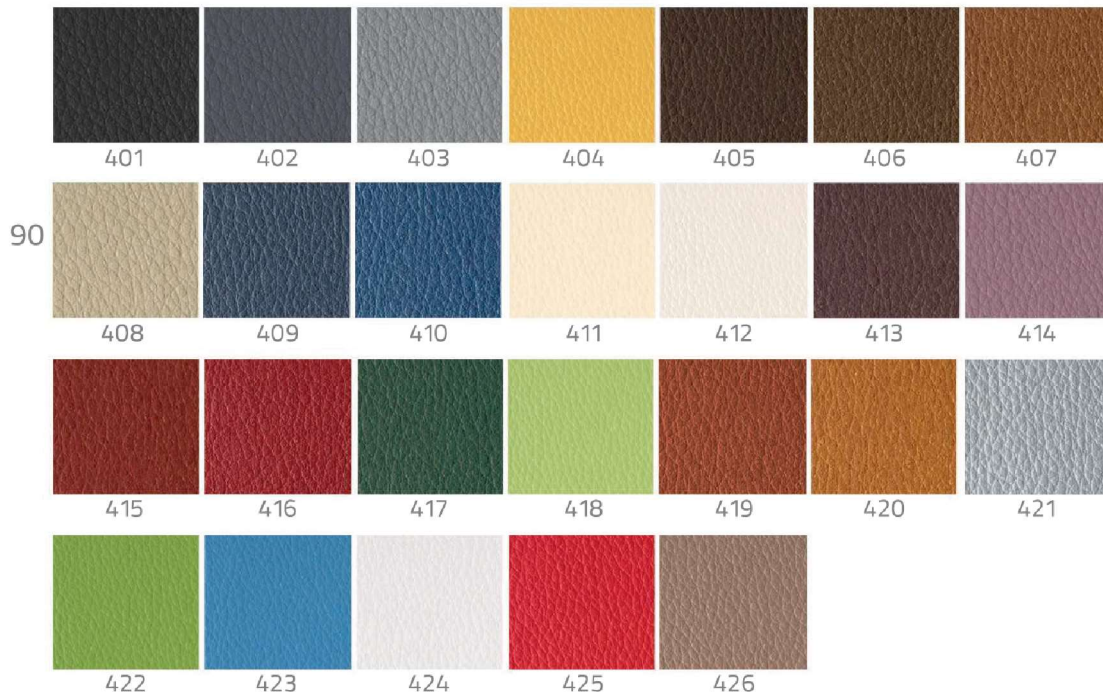

Synthetic Leather